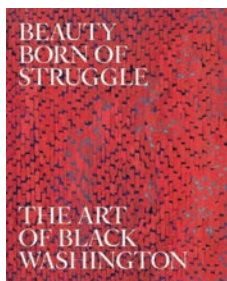

14 pieces, 10 5/8 x 10 5/8 in.

A WHOLE WORLD OF ART

\$26/\$23.40 MEMBER

This beautifully illustrated book seeks to tell children the true, diverse, and decolonized story of art from around the world.

64 pages, hardcover

BEAUTY BORN OF STRUGGLE

\$70/\$63 MEMBER

A collection of illustrated essays highlights the works of influential Black artists from Washington, DC, 1920s to the present.

368 pages, hardcover

GIFTS INSPIRED BY **AFRICAN MODERNISM
IN AMERICA 1947-67**