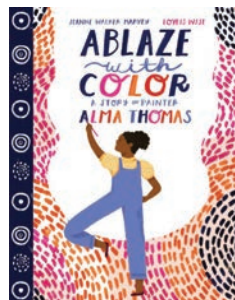

Supple genuine leather accents and plenty of pockets to store your essentials for a day spent on-the-go.

12 x 17 in.

CUMULUS LAYERED NECKLACE

\$83/\$74 .70 MEMBER

A floating, layered design made up of carefully-spaced glass orbs of assorted sizes.

Magnetic clasps, 17 in.

RIVIERA PORTABLE LAMP

\$150/\$135 MEMBER

A modern-day lantern to be carried from room to room spreading its cozy light. The shape is inspired by the eclectic silhouette of beach parasols in the Riviera.

8-70 hrs, USB charge, 11 in. height

BOOKS

ABLAZE WITH COLOR

\$19.99/\$17.99 MEMBER

Celebrate the power of art in this inspiring picture book biography of American artist Alma Thomas.

40 pages, 4-8 years, hardcover