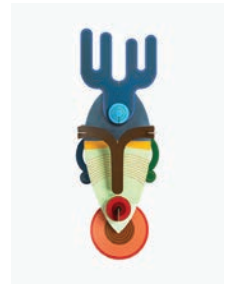

Magnetic clasps, 17 in.

RIVIERA PORTABLE LAMP

\$150/\$135 MEMBER

A modern-day lantern to be carried from room to room spreading its cozy light. The shape is inspired by the eclectic silhouette of beach parasols in the Riviera.

88 5/8 x 19 3/4 in.

GHANAIAN WING SHOPPER

\$60/\$54 MEMBER

Handmade of thick elephant grass and adorned with leather handles, each of these bags are unique.

16 x 8 x 18 in.

DAKAR MASK

\$30/\$27 MEMBER

Assemble then decorate your walls with this colorful cardboard mask.