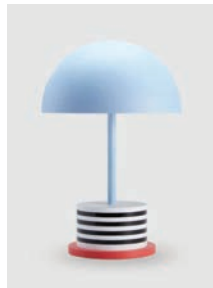

MOBILE MIRAGE

\$74/\$66 .60 MEMBER

The elements of this mobile shift and change continuously, with an additional extra blue wing to customize your look.

23 5/8 x 23 5/8 in.

DISCOVERY BACKPACK

\$98/\$88 .20 MEMBER

Supple genuine leather accents and plenty of pockets to store your essentials for a day spent on-the-go.

12 x 17 in.

CUMULUS LAYERED NECKLACE

\$83/\$74 .70 MEMBER

A floating, layered design made up of carefully-spaced glass orbs of assorted sizes.

Magnetic clasps, 17 in.

RIVIERA PORTABLE LAMP

\$150/\$135 MEMBER

A modern-day lantern to be carried from room to room spreading its cozy light. The shape is inspired by the eclectic silhouette of beach parasols in the Riviera.